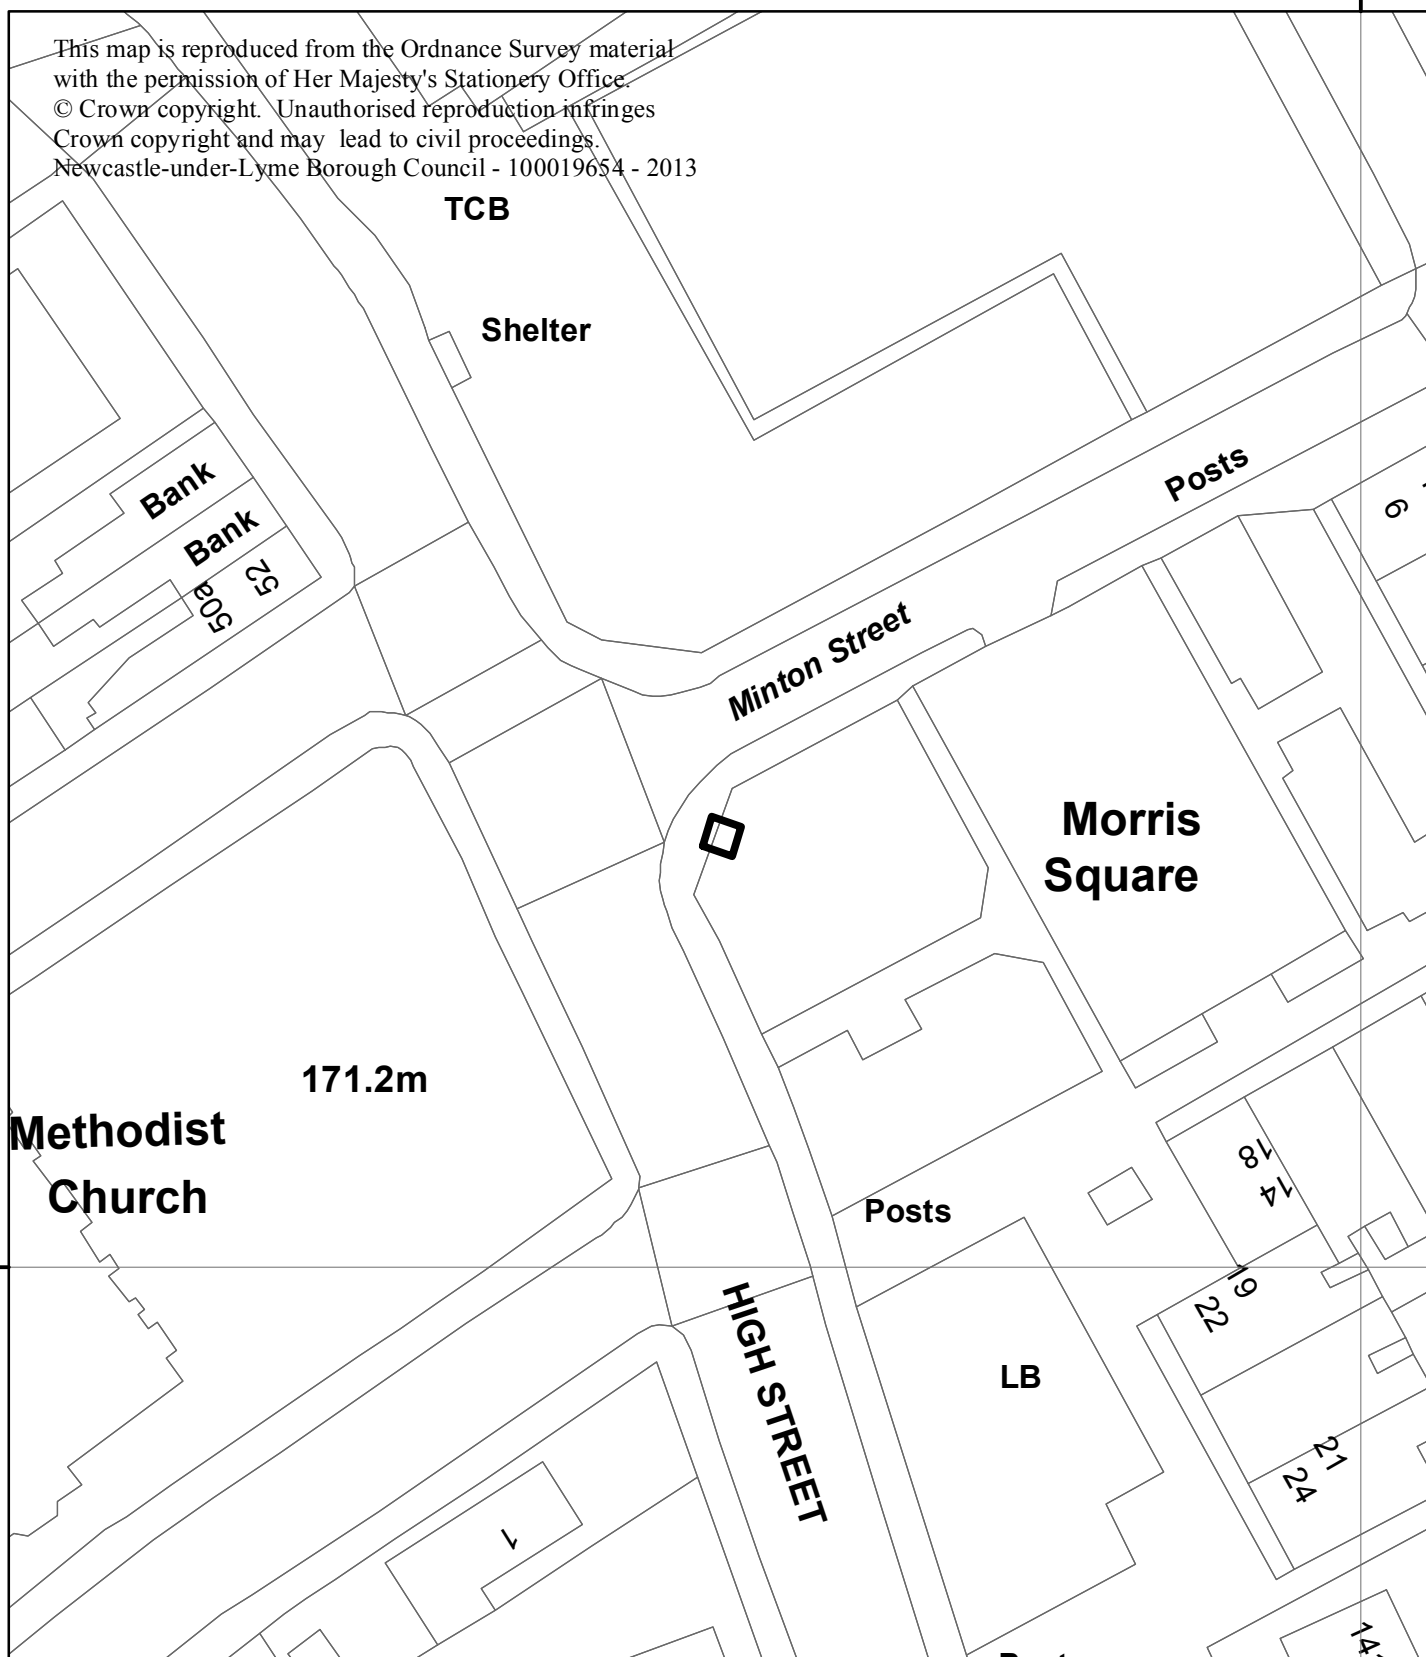

Corner of Minton Street & High Street Wolstanton 14/00480/TDET

385600 000000

This map is reproduced from the Ordnance Survey material with the permission of Her Majesty's Stationery Office.
© Crown copyright. Unauthorised reproduction infringes Crown copyright and may lead to civil proceedings.
Newcastle-under-Lyme Borough Council - 100019654 - 2013

348200 000000

348200 000000

385600 000000